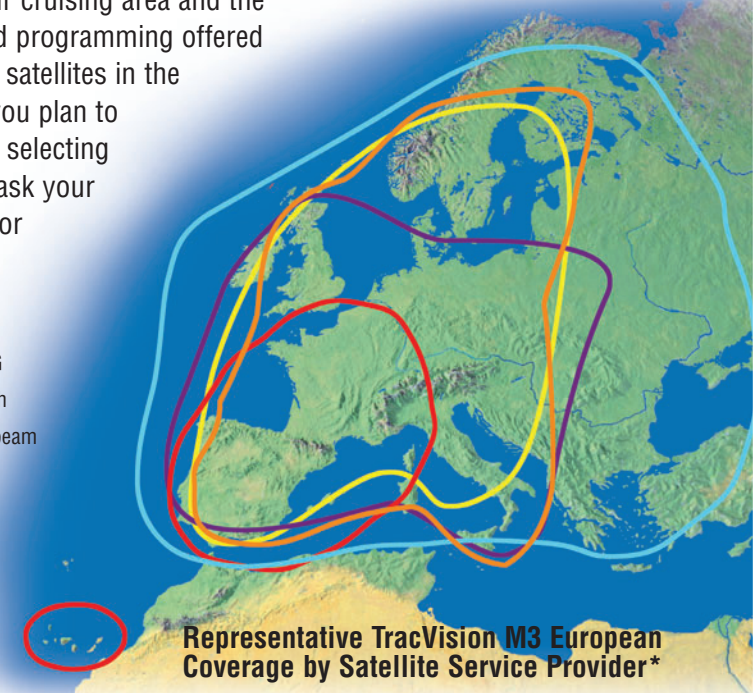

*The coverage map provided is to be used as a reference only and may be impacted by weather conditions. KVH provides no guarantees of satellite coverage, satellite availability, or programming.